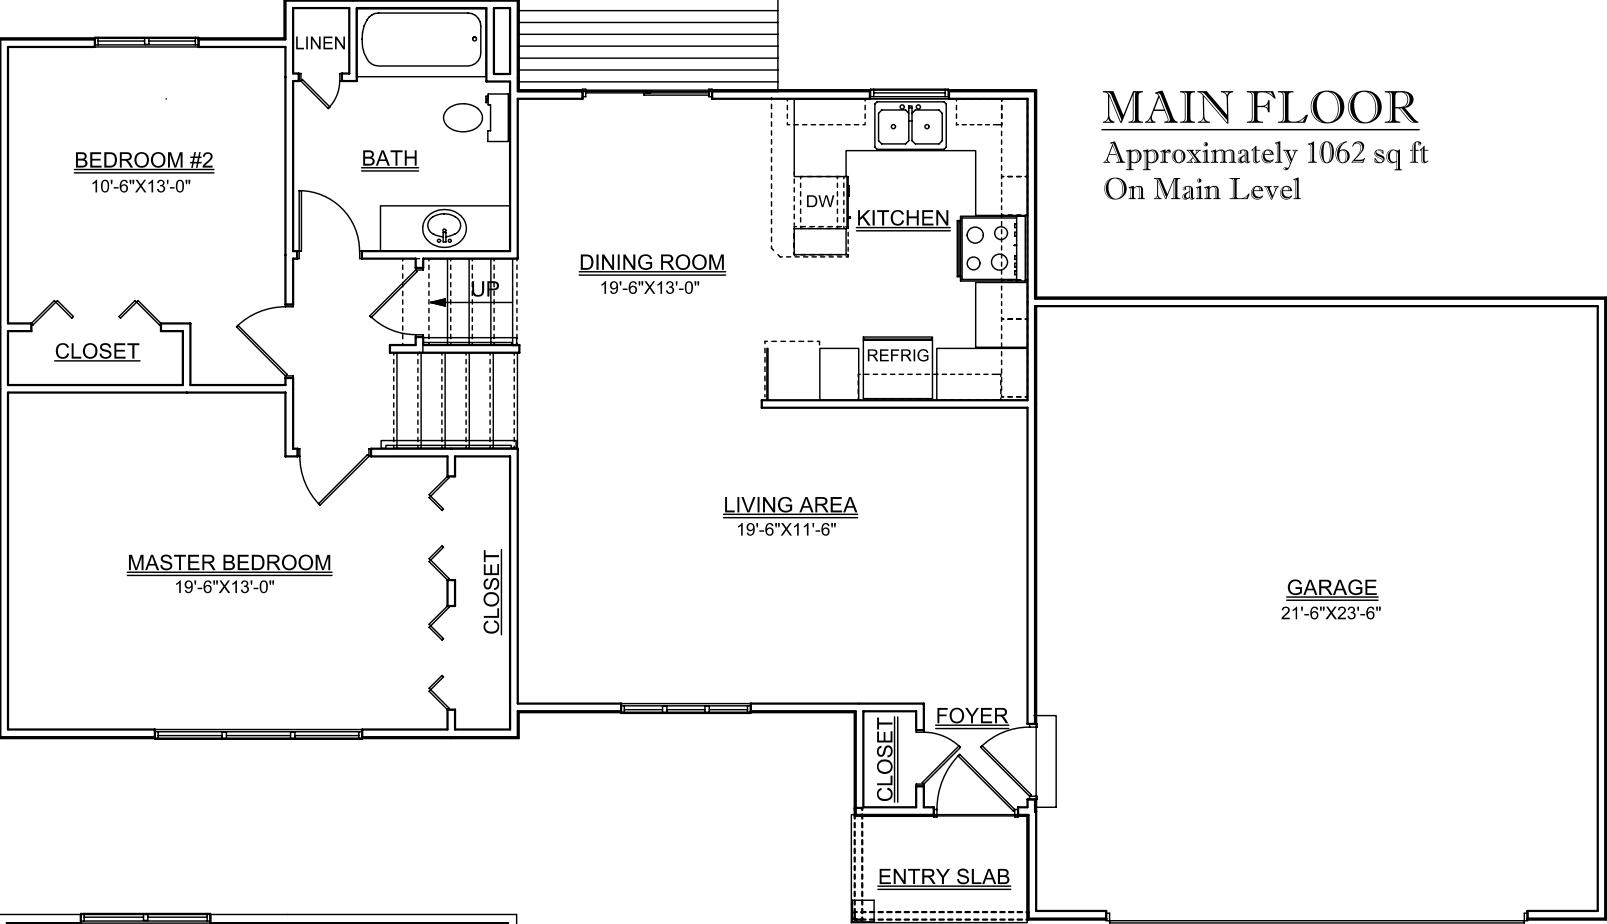

BENTLEY

MAIN FLOOR

Approximately 1062 sq ft
On Main Level

LOWER LEVEL

Approximately 504 sq ft
Available for Finishing

Actual Product Offering May Vary
All Room Dimensions Are Approximate

June 27, 2006