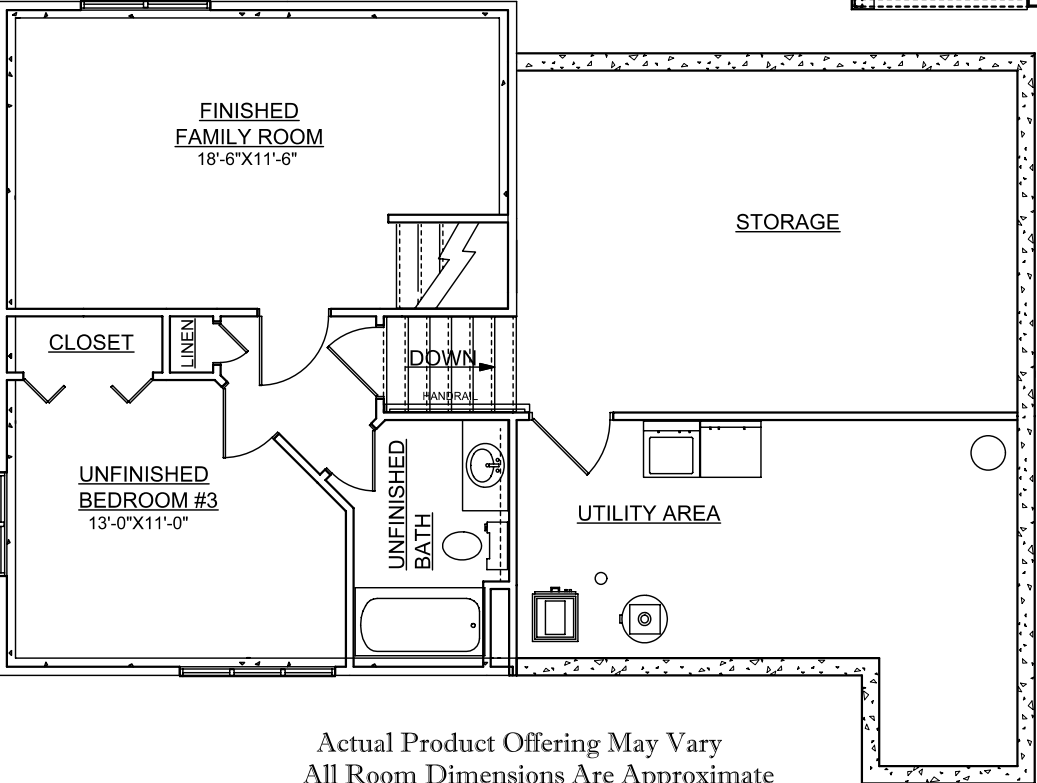

BENTLEY

MAIN FLOOR

Approximately 1062 sq ft
On Main Level

LOWER LEVEL

Approximately 504 sq ft
Available for Finishing

Actual Product Offering May Vary
All Room Dimensions Are Approximate

June 27, 2006