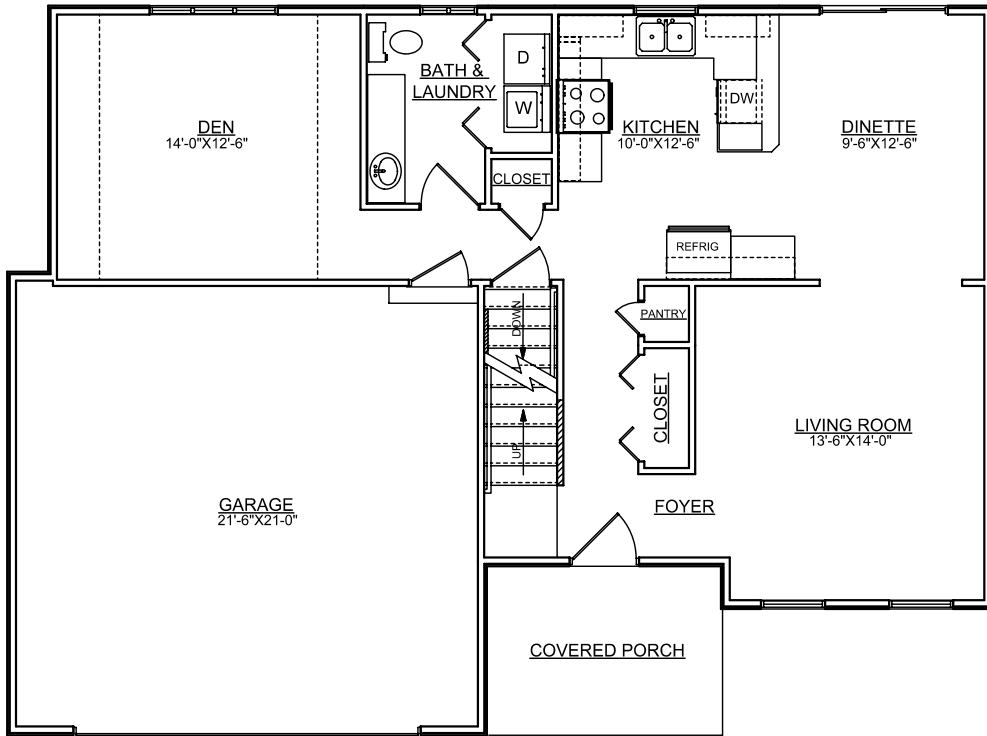

# SIERRA

## ELEVATION B

### MAIN FLOOR

Approximately 914 sq. ft.

### UPPER LEVEL

Approximately 718 sq. ft.

Actual Product Offering May Vary  
All Room Dimensions Are Approximate