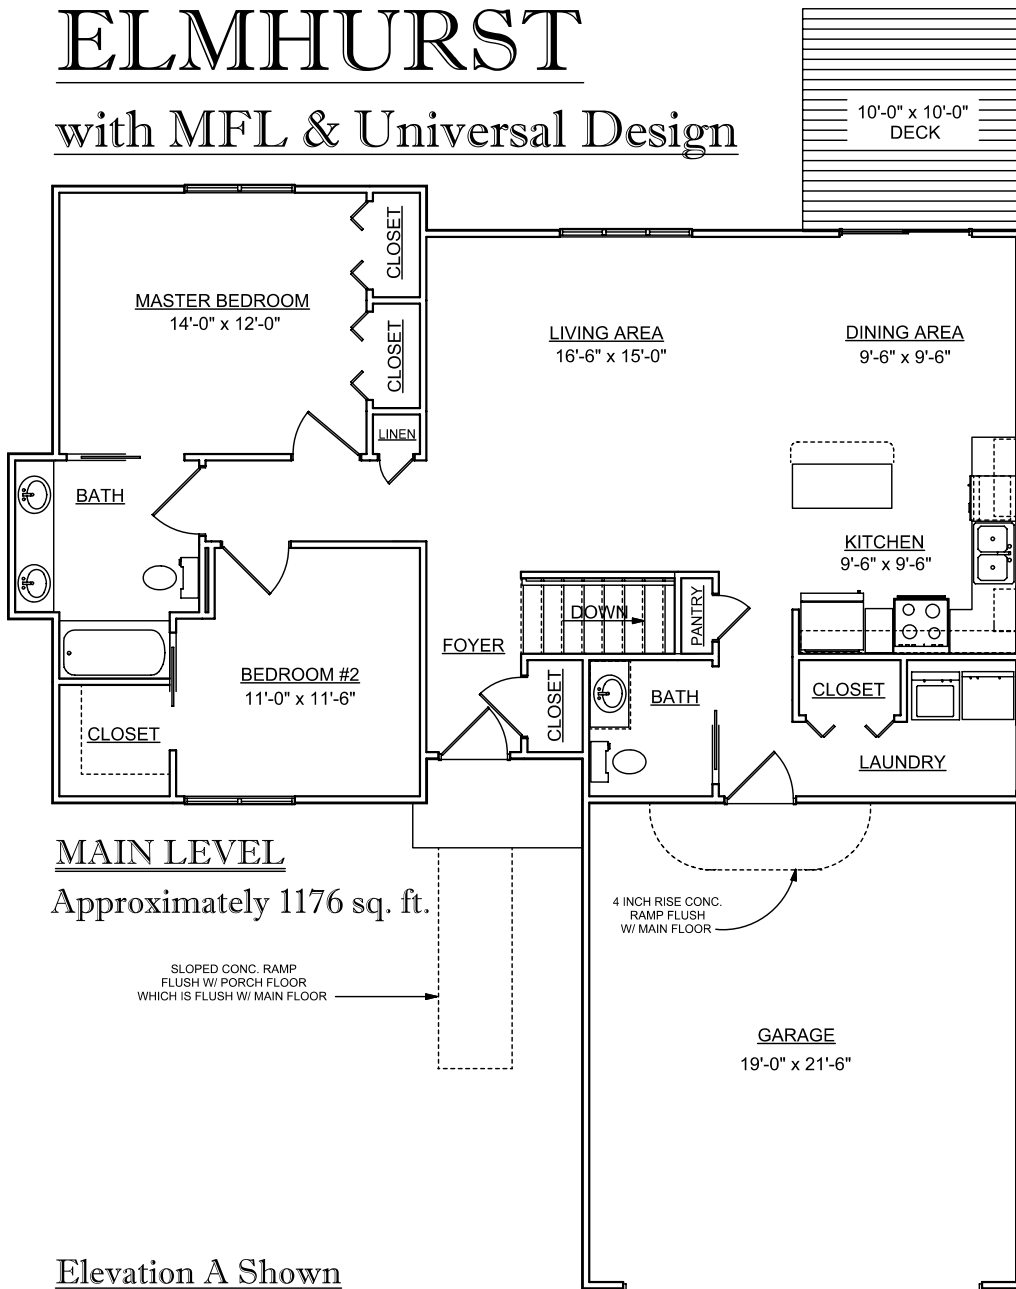

ELMHURST

with MFL & Universal Design

MAIN LEVEL

Approximately 1176 sq. ft.

Elevation A Shown

LOWER LEVEL
Approximately 735 sq. ft.
Available for Finishing