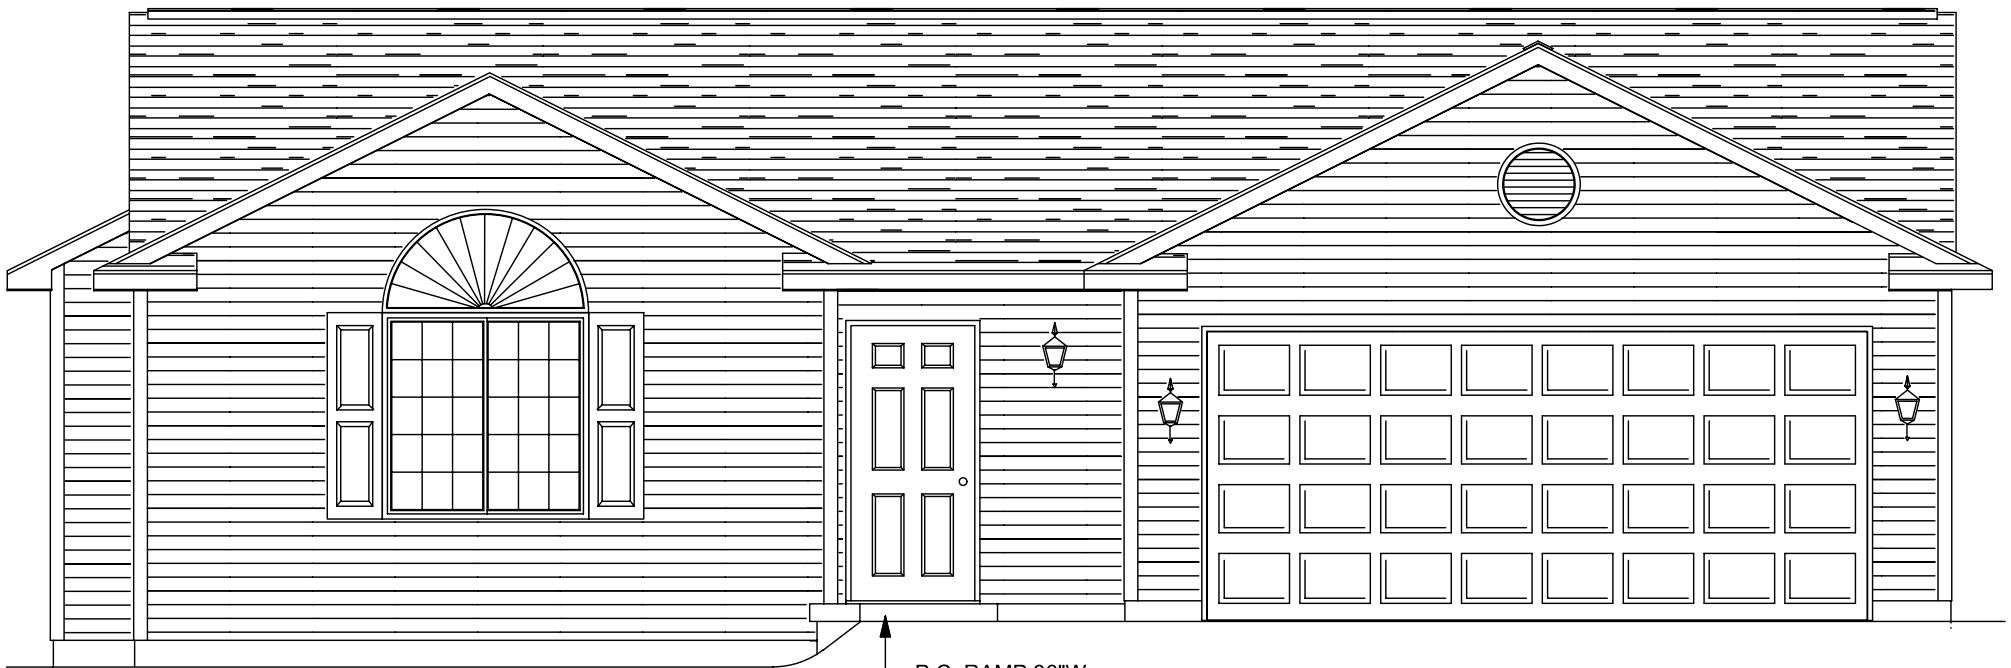

# ELMHURST

with Main Floor Laundry & Universal Design

P.C. RAMP 36"W  
SLOPED TOWARD  
FRONT OF GARAGE

Elevation A Shown

Actual Product Offering May Vary

November 15, 2004